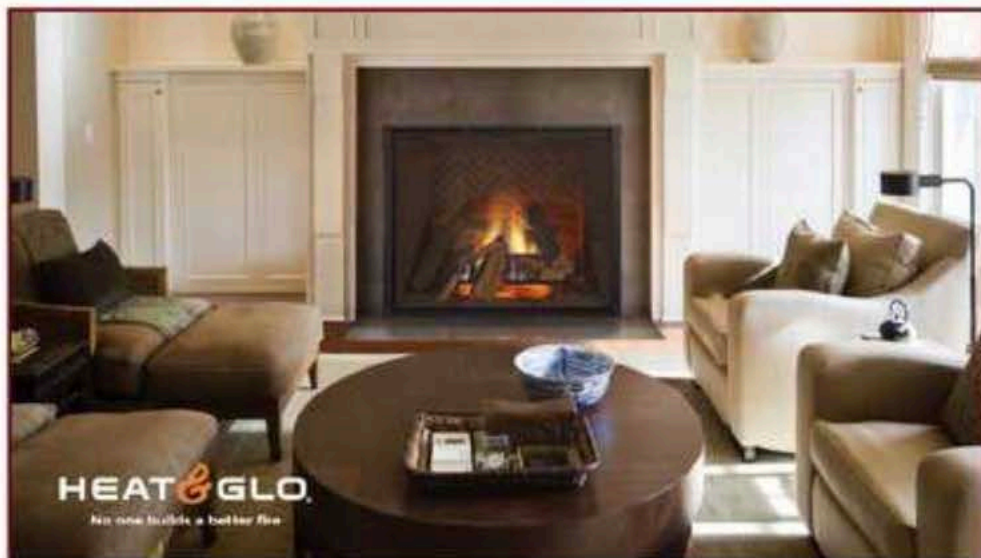

Serving the Boston and North Shore areas for over 40 years with friendly sales, service, and installation. Visit our showroom to see our selection of fireplaces, stoves, inserts, glass fireplace doors, outdoor furniture, grills, and fire pits.

YANKEE
Fireplace Grill & Patio

140 South Main Street Middleton MA | 978-774-1621

Learn More At YankeeFireplace.com